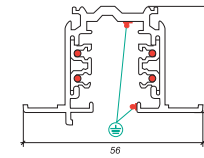

musa

Extruded aluminum body
High quality aluminum reflector (99,98%)

Silver Grey

Four wire - 3 phase recessed track system, made of extruded aluminum, conductors which have undergone an anti-oxidation treatment and are enclosed in extruded PVC sections providing high isolation
1 meter / 2 meters

White ☐
Black ☐
Silver Grey ☐

acesorios

siló

Steel sheet body
Aluminum reflector

White

White ☐
Black ☐