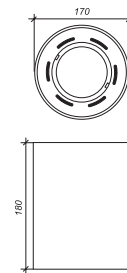

acesorios

siló