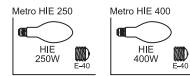

INDEX

- tuga.....pág. CS02
- tuga acessórios.....pág. CS02
- tuga E.....pág. CS03
- tuga E acessórios.....pág. CS03
- rio.....pág. CS04
- focus B.....pág. CS05
- focus C.....pág. CS05
- musa.....pág. CS06
- silo.....pág. CS06
- indy 8 / 21 / 28.....pág. CS07
- metro.....pág. CS08