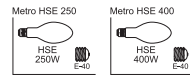

INDEX

- tuga.....pág. CS02
- tuga acessórios.....pág. CS02
- tuga E.....pág. CS03
- tuga E acessórios.....pág. CS03
- rio.....pág. CS04
- focus B.....pág. CS05
- focus C.....pág. CS05
- musa.....pág. CS06
- silo.....pág. CS06
- indy 8 / 21 / 28.....pág. CS07
- metro.....pág. CS08