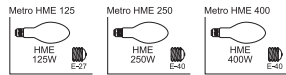

INDEX

- tuga.....pág. CS02
- tuga acessórios.....pág. CS02
- tuga E.....pág. CS03
- tuga E acessórios.....pág. CS03
- rio.....pág. CS04
- focus B.....pág. CS05
- focus C.....pág. CS05
- musa.....pág. CS06
- silo.....pág. CS06
- indy 8 / 21 / 28.....pág. CS07
- metro.....pág. CS08