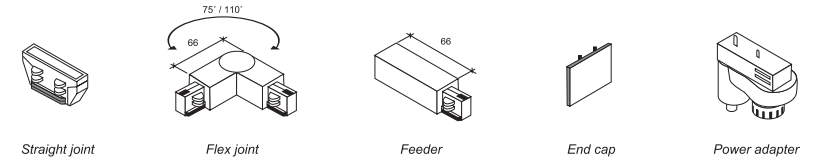

musa

Extruded aluminum body
High quality aluminum reflector (99,98%)

Silver Grey

Four wire - 3 phase recessed track system, made of extruded aluminum, conductors which have undergone an anti-oxidation treatment and are enclosed in extruded PVC sections providing high isolation
1 meter / 2 meters

White ☐
Black ☐
Silver Grey ☐

acesorios

siló

Steel sheet body
Aluminum reflector

White

White ☐
Black ☐