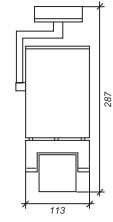

Extruded aluminum body
High quality aluminum reflector (99,98%)

- White
- Silver grey

Focus B
GX-5,3
QR-CBC 51 35W max ALU