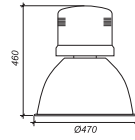

Steel sheet body
High purity (99,98%) and brightened aluminum reflector to induce better product performance
Protection glass as optional
Protection grid as optional

■ Silver Grey

Protection grid

Protection glass