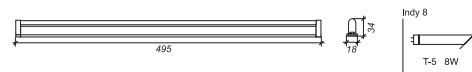

- White
- Black
- Silver Grey

acessórios

- White
- Black

Extra slim T-5 fitting made of extruded aluminum with different wattage

musa

Extruded aluminum body
High quality aluminum reflector (99,98%)

Silver Grey