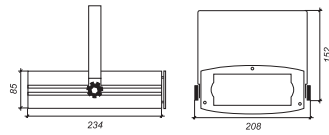

rio

Extruded aluminum body
High quality aluminum reflector (99,98%)

- White
- Silver grey

Focus B
GX-5,3
QR-CBC 51 35W max ALU

focus B

Die-cast aluminum luminary
Base included

Black - Brushed

focus C

Die-cast aluminum luminary
Power adaptor included

Black - Brushed

Power adaptor as option

Base as option

Rio
HALOGEN 300W R-7S
HHS 70W RX-7S
HHS 150W RX-7S

Focus C
GX-5,3
QR-CBC 51 35W max ALU