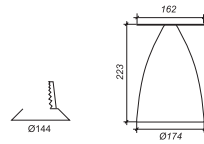

- White
- Black
- Silver Grey

acessórios

- White
- Black

Extra slim T-5 fitting made of extruded aluminum with different wattage

musa

Extruded aluminum body
High quality aluminum reflector (99,98%)

Silver Grey