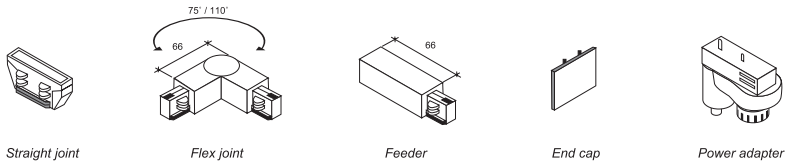

acessórios

- ☐ White
- ☐ Black