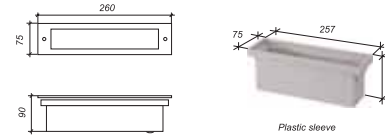

White
Black

nautilus inox

Stainless steel frame
Die-cast aluminum body
Non-corrosive plastic sleeve

exterior / outdoor

domus inox

Stainless steel frame
Die-cast aluminum body
Non-corrosive plastic sleeve

exterior / outdoor