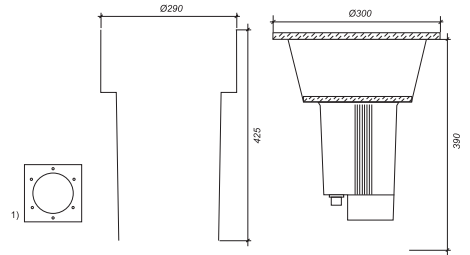

Die-cast aluminum body
Stainless steel ring
High purity (99,85%) aluminum reflector
Adjustable reflector up to 25°
Non-corrosive PVC sleeve
16 mm thickness glass

geo protect

Outer stainless steel ring
Inner die-cast aluminum ring
Die-cast aluminum body
High purity (99,85%) aluminum reflector
Adjustable reflector up to 25°
Non-corrosive PVC sleeve
Double protection glass that creates an air chamber
and prevents overheating of the product surface