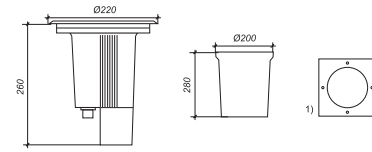

Stainless steel ring
Die-cast aluminum body