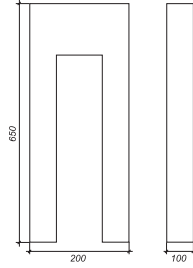

Die-cast aluminum body
PC diffuser

Silver grey

collum 60A

step

Die-cast aluminum body

Silver grey

Stainless steel ring
Die-cast aluminum body

collum 60A