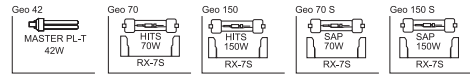

Die-cast aluminum body
Stainless steel ring
High purity (99,85%) aluminum reflector
Adjustable reflector up to 25°
Non-corrosive PVC sleeve
16 mm thickness glass

geo protect

Outer stainless steel ring
Inner die-cast aluminum ring
Die-cast aluminum body
High purity (99,85%) aluminum reflector
Adjustable reflector up to 25°
Non-corrosive PVC sleeve
Double protection glass that creates an air chamber
and prevents overheating of the product surface