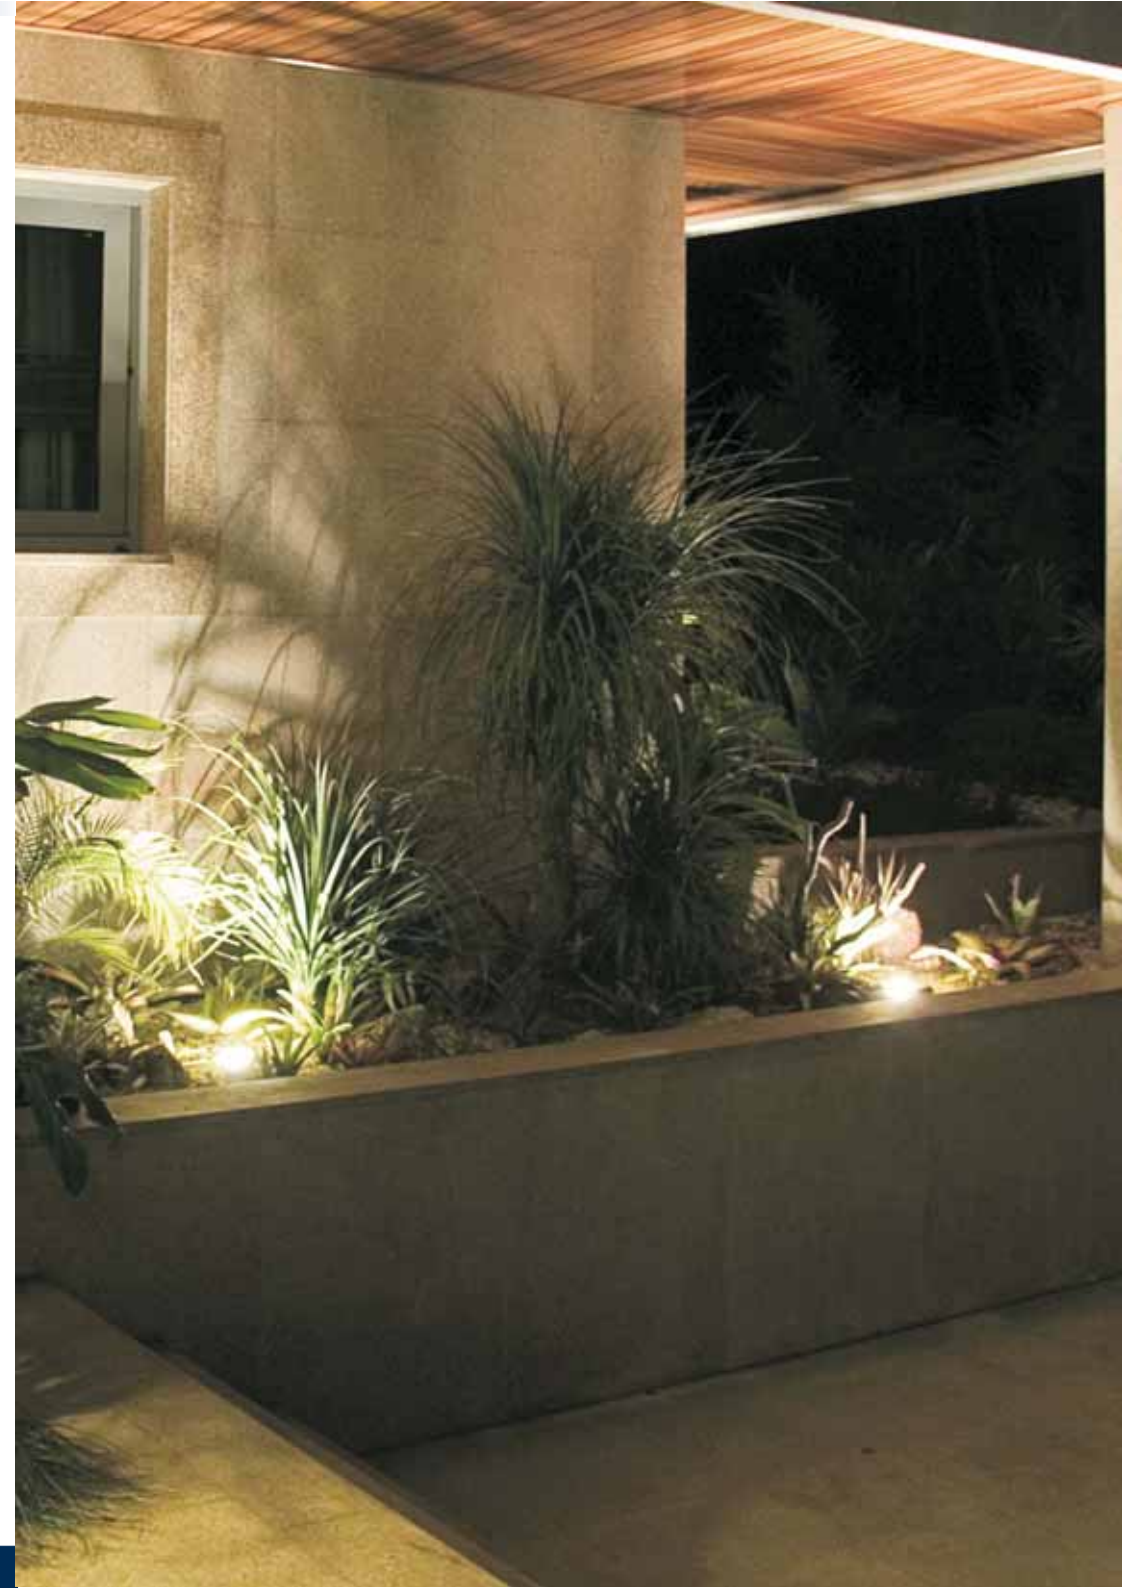

Stainless steel frame
Die-cast aluminum body
Non-corrosive plastic sleeve