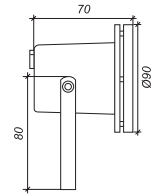

beta

Stainless steel luminary
Aluminum hook as option