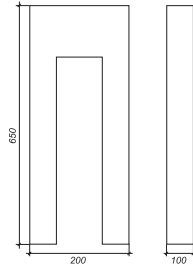

Stainless steel ring
Die-cast aluminum body