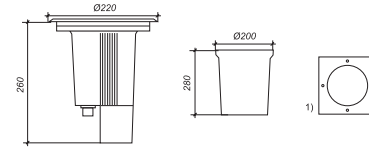

Stainless steel ring
Die-cast aluminum body