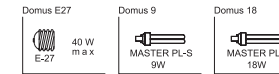

Die-cast aluminum frame
Die-cast aluminum body
Non-corrosive plastic sleeve

White
Black