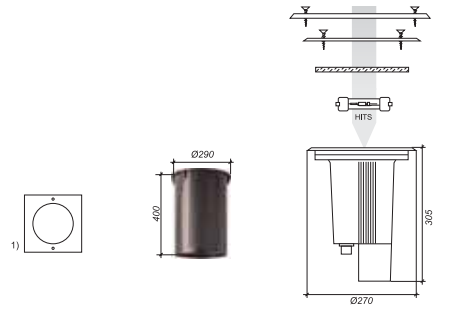

Die-cast aluminum body
Stainless steel ring
High purity (99,85%) aluminum reflector
Adjustable reflector up to 25°
Non-corrosive PVC sleeve
16 mm thickness glass

geo protect

Outer stainless steel ring
Inner die-cast aluminum ring
Die-cast aluminum body
High purity (99,85%) aluminum reflector
Adjustable reflector up to 25°
Non-corrosive PVC sleeve
Double protection glass that creates an air chamber
and prevents overheating of the product surface