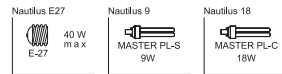

Stainless steel frame
Die-cast aluminum body
Non-corrosive plastic sleeve

nautilus

Die-cast aluminum frame
Die-cast aluminum body
Non-corrosive plastic sleeve

White
Black

domus

Die-cast aluminum frame
Die-cast aluminum body
Non-corrosive plastic sleeve