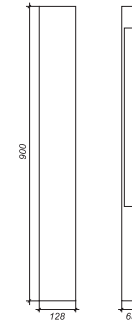

Die-cast aluminum body
PC diffuser

Silver grey