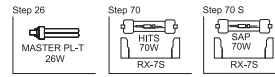

step

Die-cast aluminum body

Silver grey

Stainless steel ring
Die-cast aluminum body

brik

Die-cast aluminum frame
Die-cast aluminum body
Non-corrosive plastic sleeve

White

brik inox