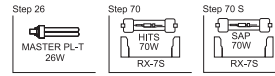

Die-cast aluminum body
PC diffuser

Silver grey

collum 60A

step

Die-cast aluminum body

Silver grey

Stainless steel ring
Die-cast aluminum body

collum 60A