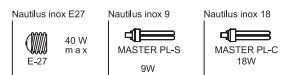

White
Black

nautilus inox

Stainless steel frame
Die-cast aluminum body
Non-corrosive plastic sleeve

exterior / outdoor

domus inox

Stainless steel frame
Die-cast aluminum body
Non-corrosive plastic sleeve

exterior / outdoor